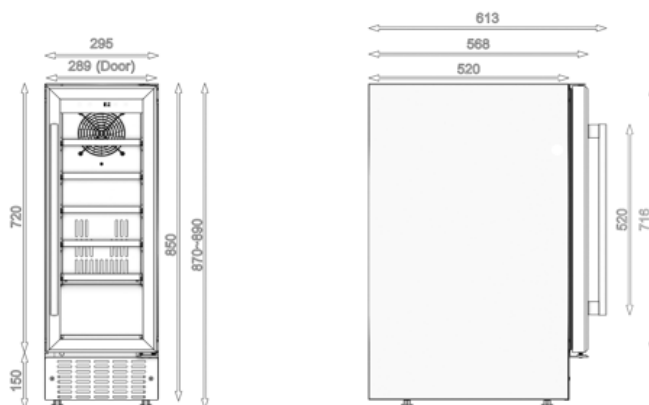

# Appliance Data Sheet

<b>Product Type</b>	<b>Wine Cooler</b>
<b>Product Code</b>	<b>WRWC30BKED</b>
	<b>Product Description</b>
	30cm Single Zone Wine Cooler
	

## Features / Specification

Barcode	8422248616256
Colour	Black Door
Wine Cooler Width	300mm
Bottle Capacity	18
Auto Defrost	Yes
Internal Light	LED Interior Light
LED Display	Yes
Controls	Touch LED Control
Noise Level	40dB
Adjustable Digital Thermostat	Yes
Temperature Range °C	5-22°C
Cooling System	Compressor Technology
Maximum Load	0.4A
Adjustable Feet	Yes
Shelf Type	Wooden Shelves

## Dimensions & Technical Information

Product Dimensions width x depth x height	295x570x970 mm
Packed Dimensions width x depth x height	325x630x910 mm
Product Weight (kg)	18.5kg Packed / 20.5kg Unpacked